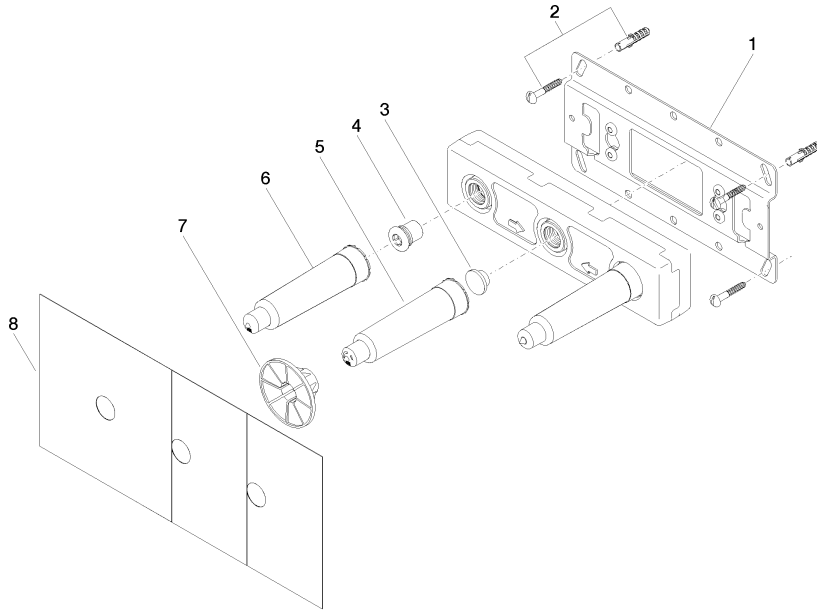

## Concealed wall-mounted mixer Centred spout

#Error

		min	max
36xxx361-FF	Madison	85 [3 3/8"]	145 [5 5/8"]
36xxx809/819-FF	Vaia	85 [3 3/8"]	145 [5 5/8"]
36xxx882/892-FF	Tara	85 [3 3/8"]	145 [5 5/8"]
36xxx811-FF	CYO	85 [3 3/8"]	145 [5 5/8"]
36xxx705-FF	CL. 1	110 [4 3/8"]	150 [5 7/8"]
36xxx782-FF	MEM	110 [4 3/8"]	150 [5 7/8"]

**Concealed wall-mounted mixer Centred spout**

#Error

**Spare parts list**

No.	Item Number	Name	Quantity used	Delivery time
1	04 17 20 251 00 90	base	1	60
2	04 30 31 024 01 90	fixing set	2	2
3	09 31 20 092 90	plug	1	2
4	04 31 20 037 00 90	plug	2	2
5	09 21 02 173 90	cap	1	2
6	04 21 02 173 01 90	cap	2	60
7	90 23 01 174 00 90	sleeve	1	2
8	04 14 03 072 00 90	gasket kit	3	2