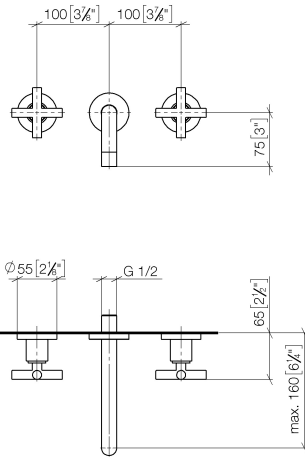

## Wall-mounted basin mixer without pop-up waste

36 707 892

- 160 mm projection
- fixed spout
- circular, air-enriched flow
- hole diameter valve 40 mm
- hole diameter spout 40 mm
- rosettes Ø 55 mm
- max. flow 7 l/min
- lead-free
- WRAS: 2107049
- This product can help a building to meet requirements of Green Building Rating Systems, e.g. LEED®, BREEAM®, DGNB

### Required miscellaneous

- Concealed wall-mounted mixer** 35 700 970 90
- Centred spout**
- min. recess depth 70 mm
  - max. recess depth 135 mm

## Wall-mounted basin mixer without pop-up waste

36 707 892

mm [inches]

### Flow rate chart