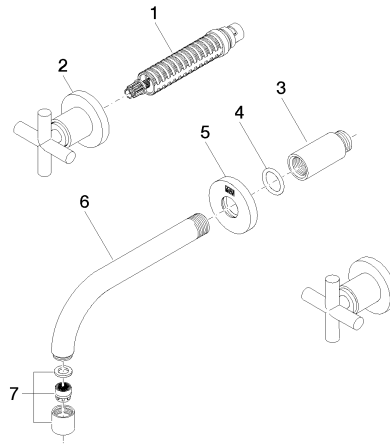

## Wall-mounted basin mixer without pop-up waste

36 707 892

- 160 mm projection
- fixed spout
- circular, air-enriched flow
- hole diameter valve 40 mm
- hole diameter spout 40 mm
- rosettes Ø 55 mm
- max. flow 7 l/min
- lead-free
- WRAS: 2107049
- This product can help a building to meet requirements of Green Building Rating Systems, e.g. LEED®, BREEAM®, DGNB

### Required miscellaneous

- Concealed wall-mounted mixer** 35 700 970 90
- Centred spout**
- min. recess depth 70 mm
  - max. recess depth 135 mm

## Wall-mounted basin mixer without pop-up waste

36 707 892

mm [inches]

### Spare parts list

No.	Item Number	Name	Quantity used	Delivery time
1	90 90 03 157 00 90	top	2	2
2	36 310 892-46	Wall valve	2	30
3	09 24 03 081 10 90	extension	1	2
4	09 14 10 026 90	seal	1	2
5	09 27 22 503-46	rosette	1	30
6	04 28 22 089 10-46	spout	1	30
7	90 23 01 019 00-46	aerator	1	30