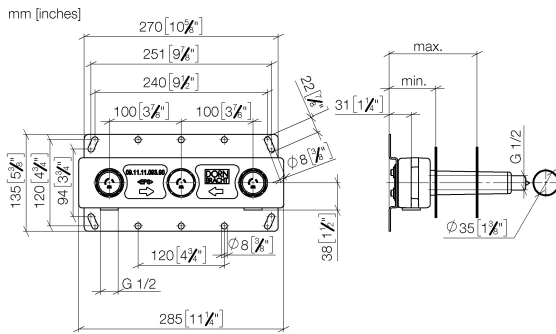

Concealed wall-mounted mixer Centred spout

#Error

		min	max
36xxx361-FF	Madison	85 [3 3/8"]	145 [5 5/8"]
36xxx809/819-FF	Vaia	85 [3 3/8"]	145 [5 5/8"]
36xxx882/892-FF	Tara	85 [3 3/8"]	145 [5 5/8"]
36xxx811-FF	CYO	85 [3 3/8"]	145 [5 5/8"]
36xxx705-FF	CL. 1	110 [4 3/8"]	150 [5 7/8"]
36xxx782-FF	MEM	110 [4 3/8"]	150 [5 7/8"]